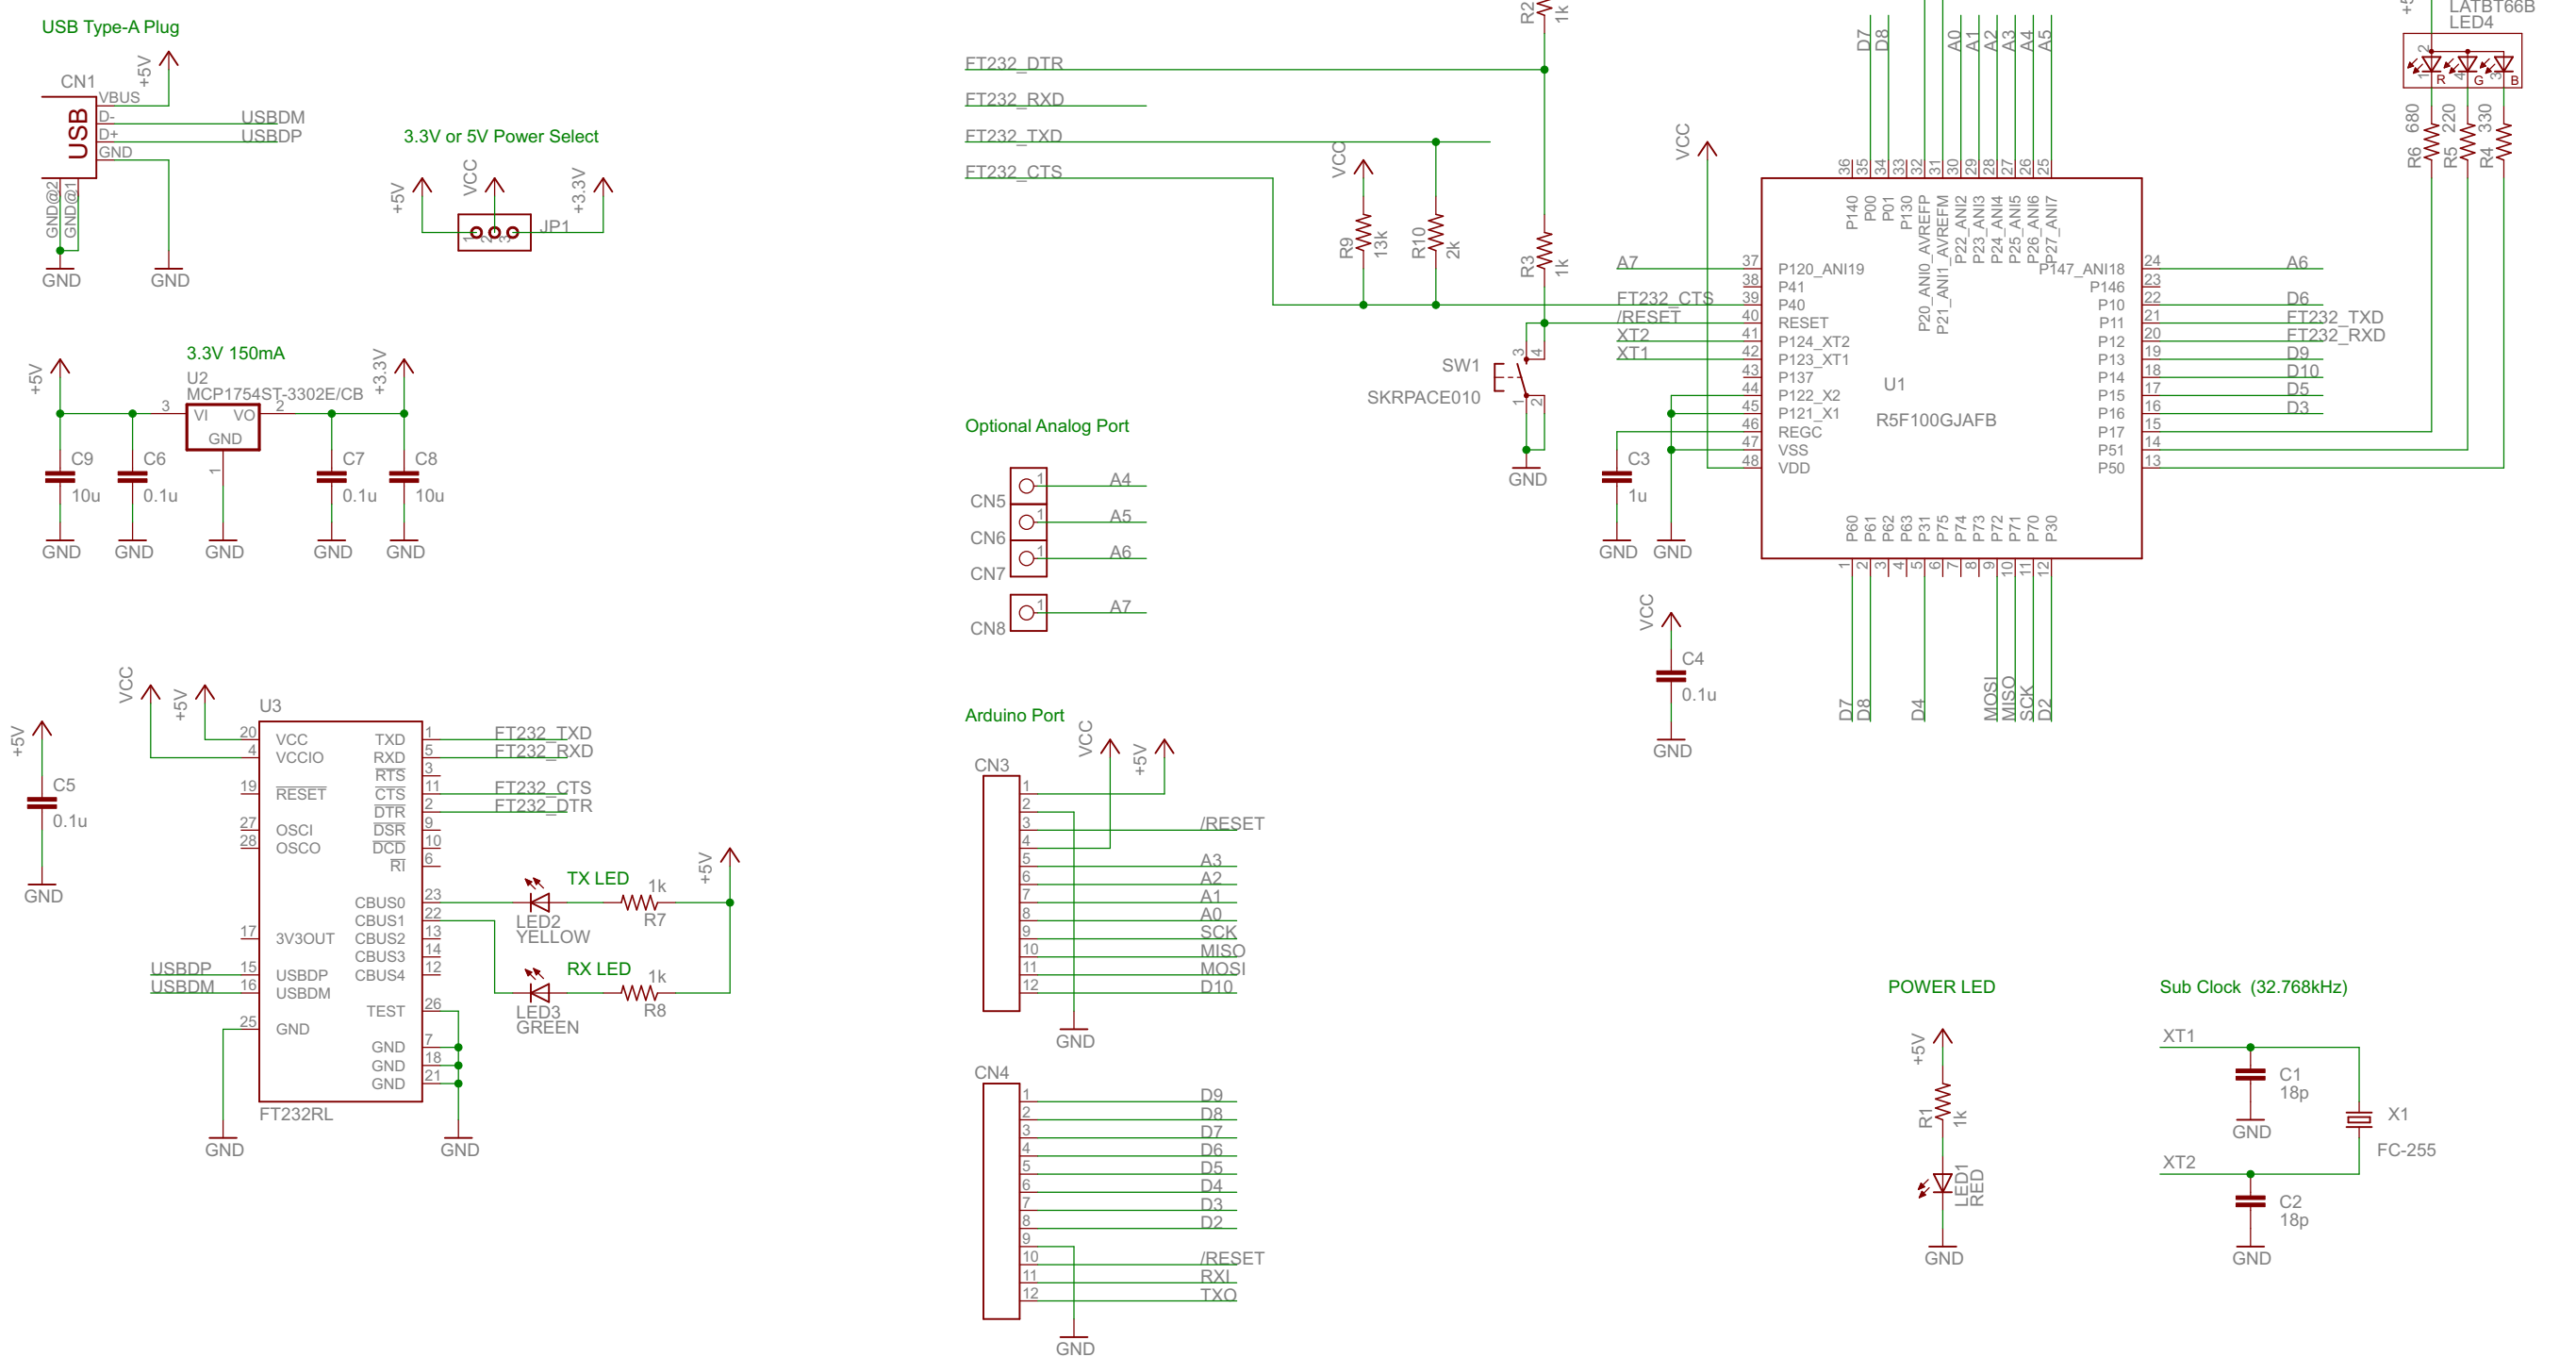

SticKURUMI rev0

Released under the Creative Commons Attribution Share-Alike 3.0 License
<http://creativecommons.org/licenses/by-sa/3.0>
 EB-RL78/G13-Mini (GR-KURUMI) Designed by Tessera Technology
 SticKURUMI Designed by Bizan Nishimura (@lipoyang)