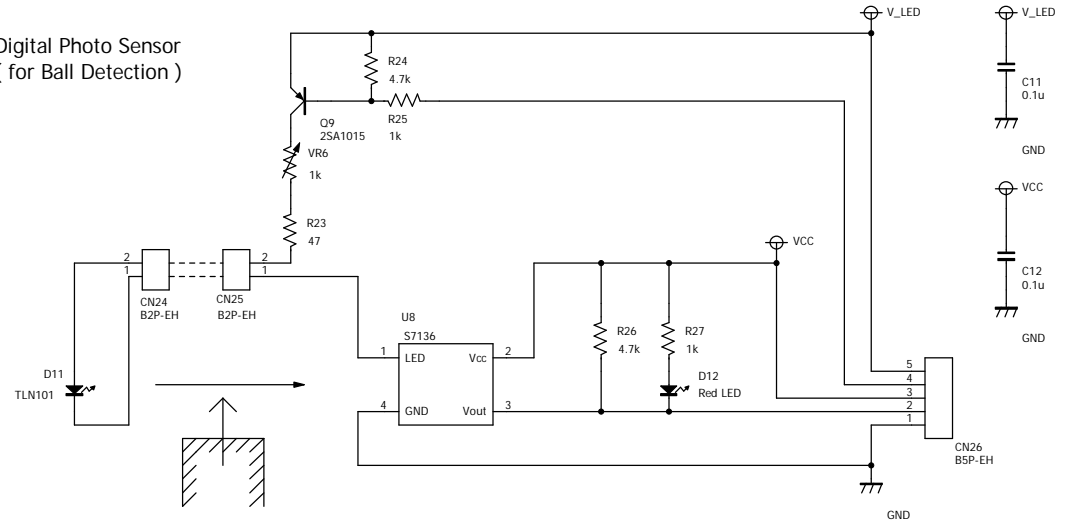

Digital Color Sensor
(for Ball Color judgment)

Digital Photo Sensor
(for Ball Detection)

Analog Photo Sensors
(for Line Trace)

Tama-Cat High Speed DC Type		
Sensor Modules		Rev Draft
Date: 2010/03/11	by Li Cheng	Sheet 1 of 2