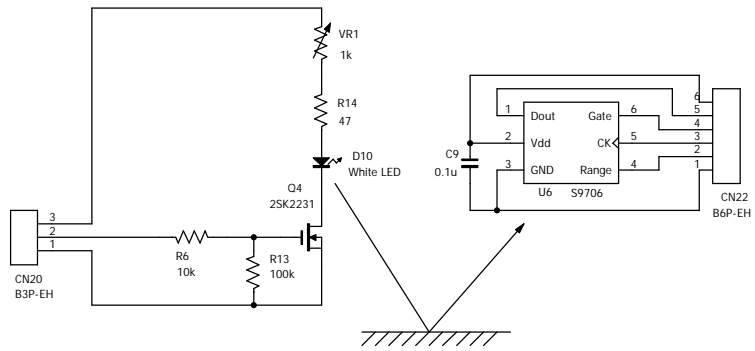

Digital Color Sensor
(for Ball Color judgment)

Digital Photo Sensor
(for Ball Detection)

Analog Photo Sensors
(for Line Trace)

Tama-Cat High Speed DC Type		
Sensor Modules		Rev Draft
Date: 2010/03/11	by Li Cheng	Sheet 1 of 2