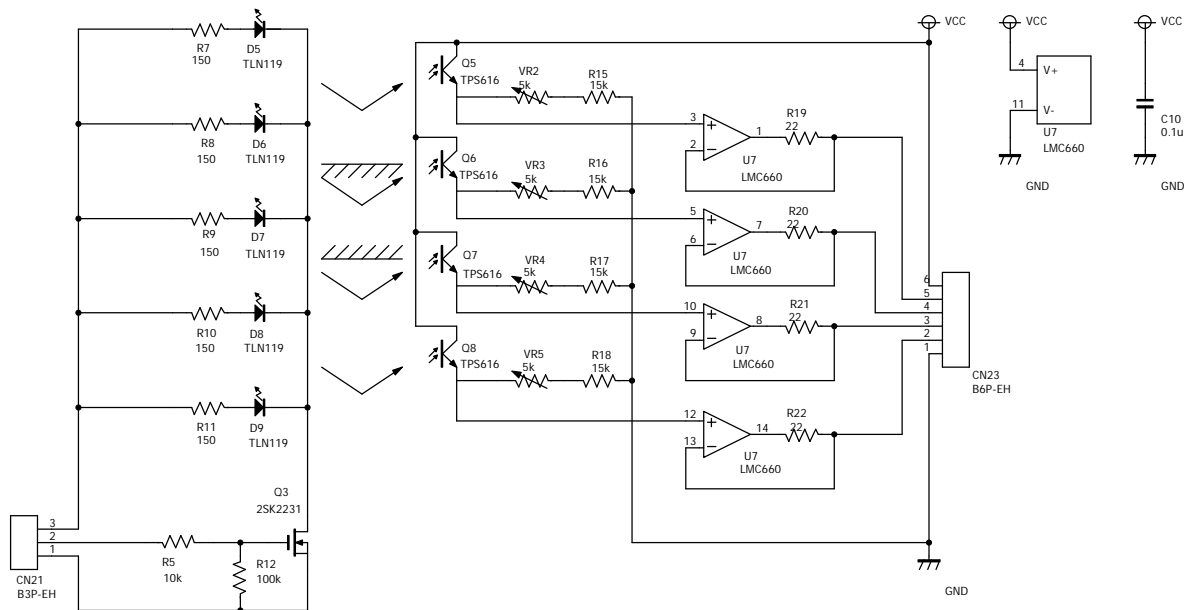

Digital Color Sensor
(for Ball Color judgment)

Digital Photo Sensor
(for Ball Detection)

Analog Photo Sensors
(for Line Trace)

Tama-Cat High Speed DC Type		
Sensor Modules		Rev Draft
Date: 2010/03/11	by Li Cheng	Sheet 1 of 2